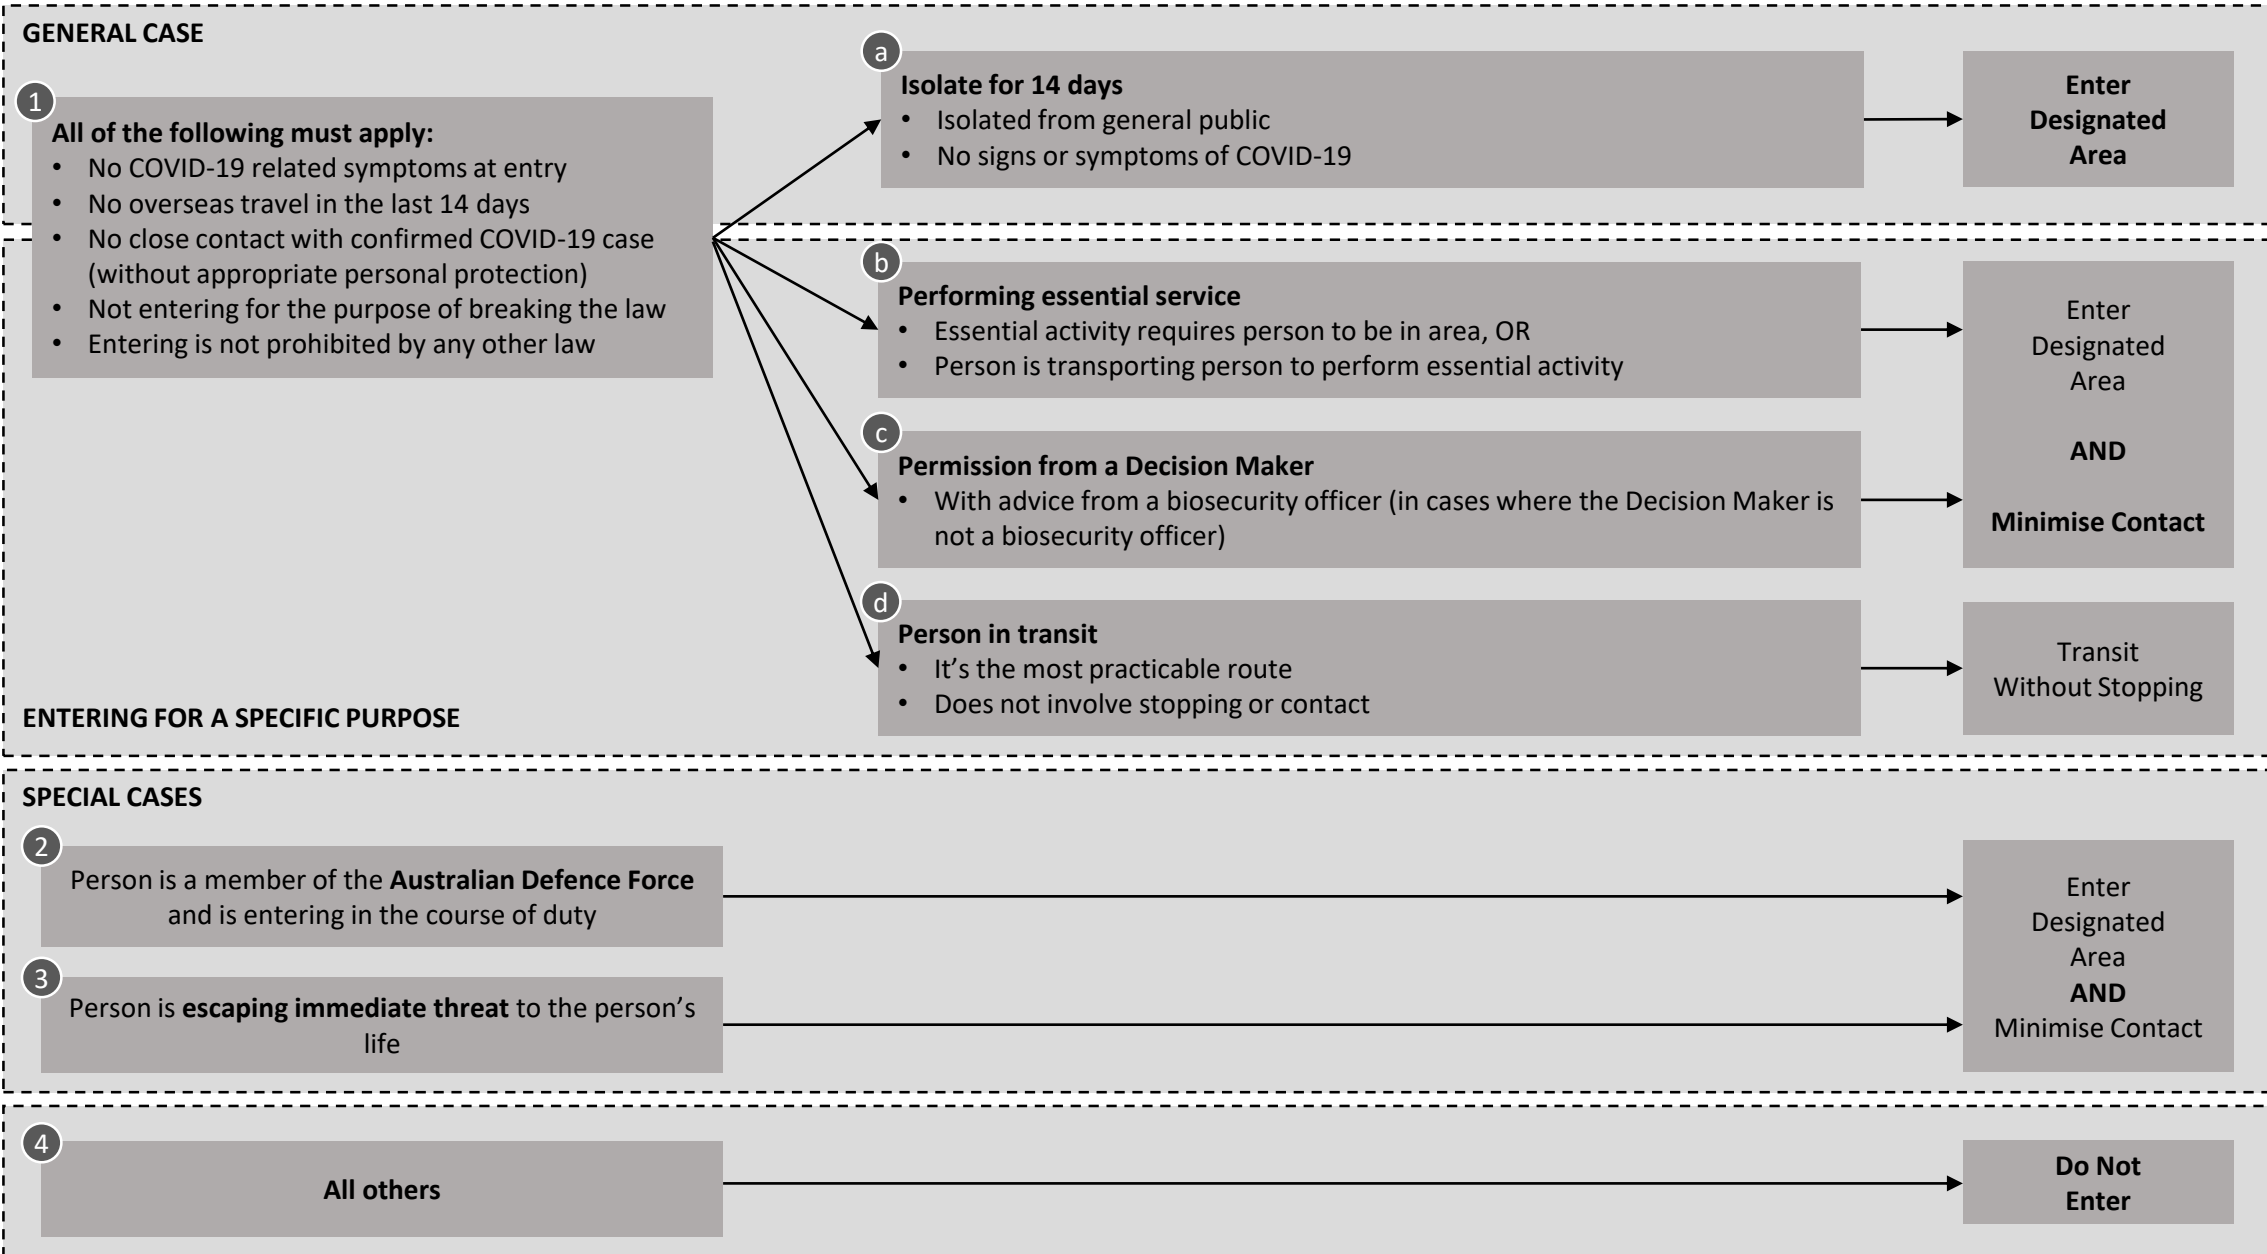

Remote Area Travel Restrictions

* Additional entry allowances apply for water crossings where both the start and end point of the transit are within the designated area and also for adjoining designated areas